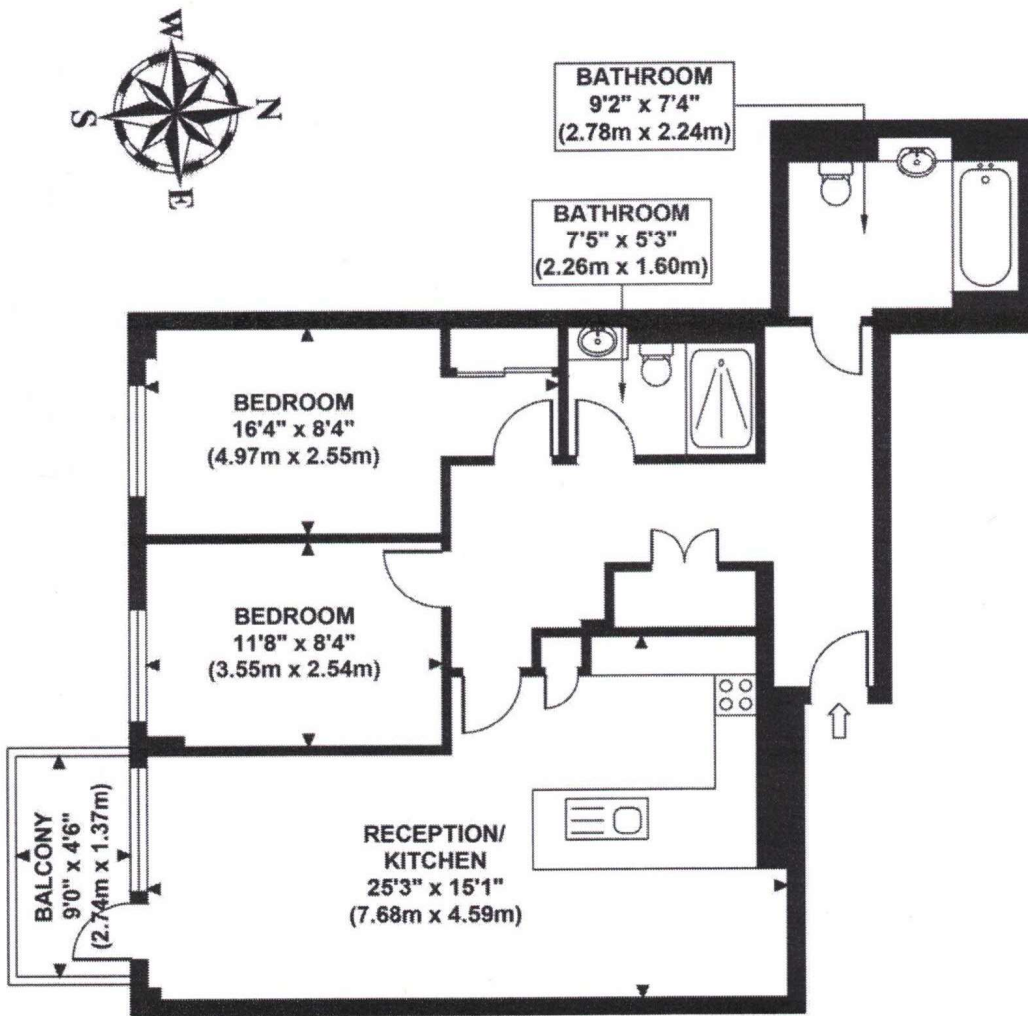

BELGRAVIA HOUSE
Approximate Gross Internal Area
808 sq ft / 75.10 sq m

**SECOND FLOOR
GROSS INTERNAL
FLOOR AREA 808 SQ FT**

Although every attempt has been made to ensure accuracy, all measurements are approximate and no responsibility is taken for any error, omission, or mid-statement. This floor plan is for illustrative purposes only and not to scale. Measured in accordance to RICS standards.
GB PRO PHOTOS